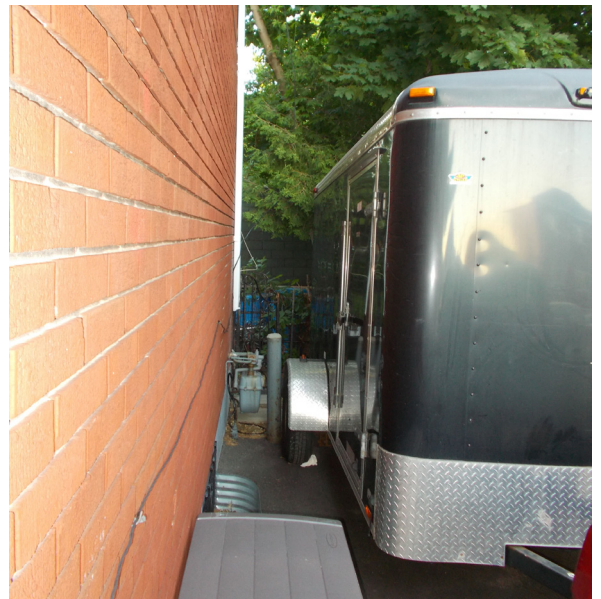

Milk Bag Mat Drop Off

You can drop off completed bag mats at 2459 Carlsen Ave, near the corner of Bank and Heron.

You can put the mats in the trailer in the driveway. The side door next to the wall will be unlocked. There may also be flattened milk bags inside the trailer that you can pick up.

If the trailer is not on the driveway or is too hard to get into you can leave mats in the deck box, seen above. Please mark down the number of mats you dropped off using the tally sheet attached to the door of the trailer.